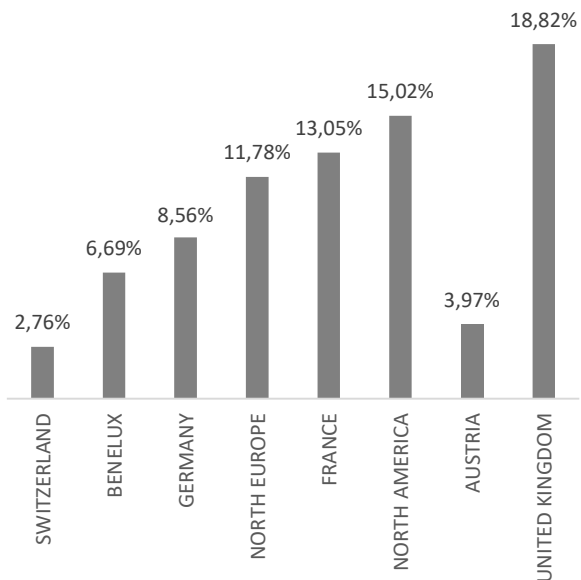

# LANGHE MONFERRATO ROERO TOURISM IN 2025 v/s 2024

**INTERNATIONAL ARRIVALS (GROWTH RATE)**

**INTERNATIONAL OVERNIGHTS (GROWTH RATE)**