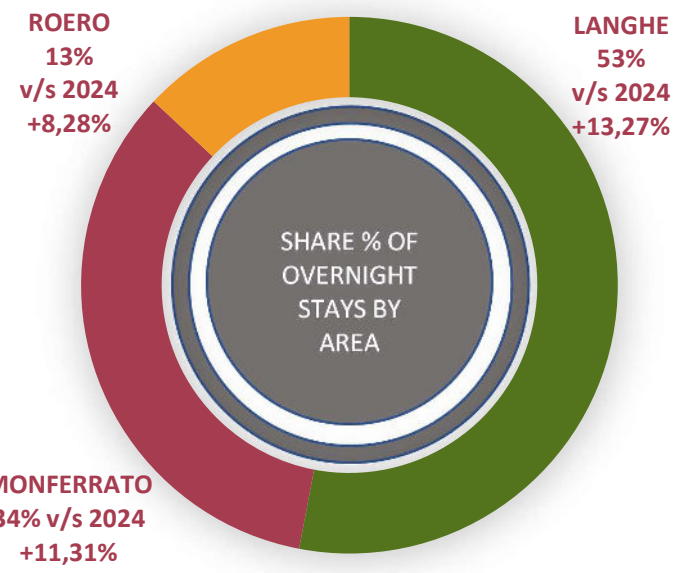

# LANGHE MONFERRATO ROERO TOURISM IN 2025 v/s 2024

**INTERNATIONAL ARRIVALS (GROWTH RATE)**

**INTERNATIONAL OVERNIGHTS (GROWTH RATE)**