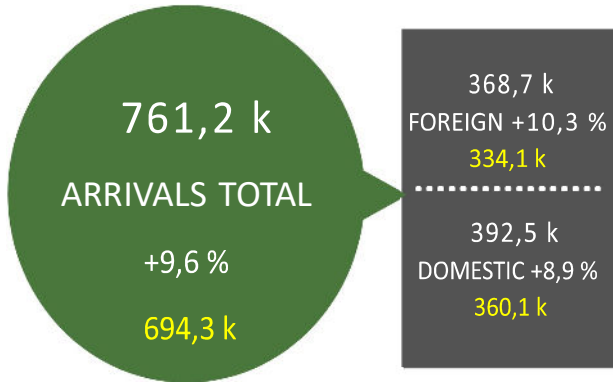

# LANGHE MONFERRATO ROERO TOURISM IN 2025 v/s 2024

**INTERNATIONAL ARRIVALS (GROWTH RATE)**

**INTERNATIONAL OVERNIGHTS (GROWTH RATE)**