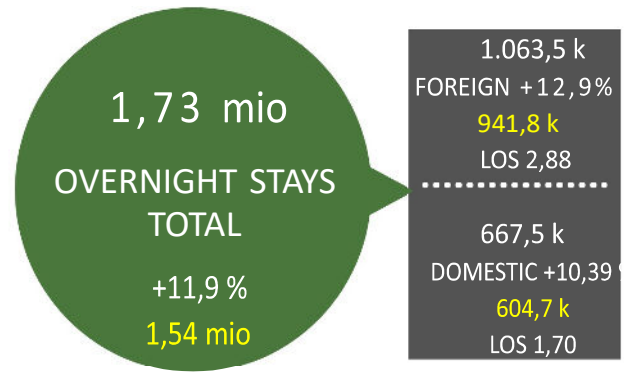

# LANGHE MONFERRATO ROERO TOURISM IN 2025 v/s 2024

**INTERNATIONAL ARRIVALS (GROWTH RATE)**

**INTERNATIONAL OVERNIGHTS (GROWTH RATE)**