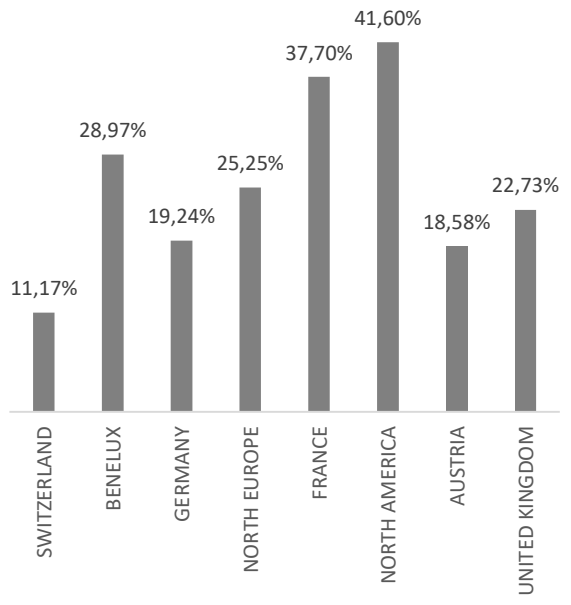

LANGHE MONFERRATO ROERO TOURISM IN 2025 v/s 2022

INTERNATIONAL ARRIVALS (GROWTH RATE)

INTERNATIONAL OVERNIGHTS (GROWTH RATE)