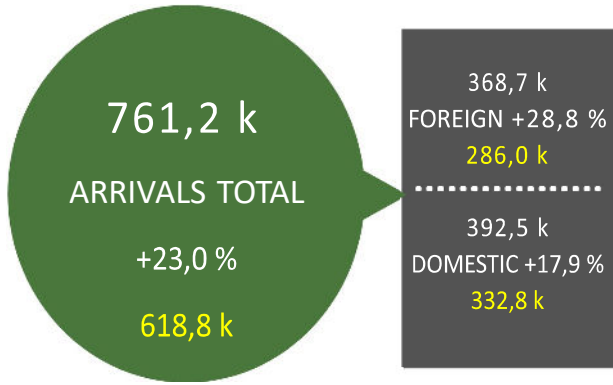

LANGHE MONFERRATO ROERO TOURISM IN 2025 v/s 2022

INTERNATIONAL ARRIVALS (GROWTH RATE)

INTERNATIONAL OVERNIGHTS (GROWTH RATE)