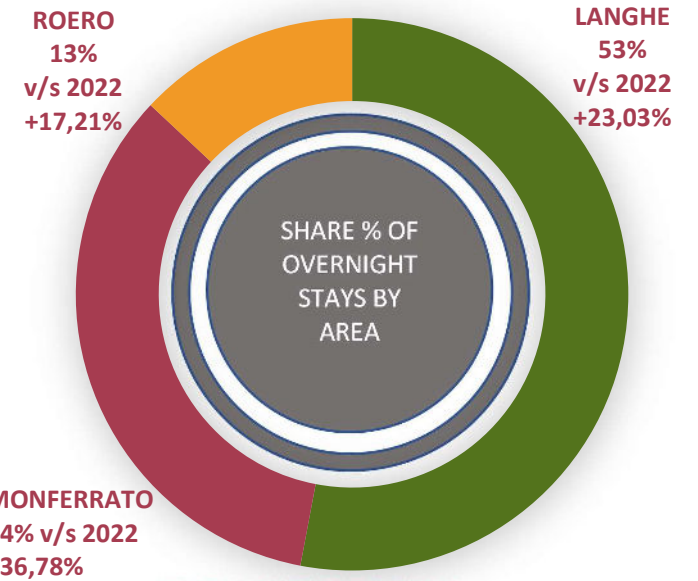

LANGHE MONFERRATO ROERO TOURISM IN 2025 v/s 2022

INTERNATIONAL ARRIVALS (GROWTH RATE)

INTERNATIONAL OVERNIGHTS (GROWTH RATE)