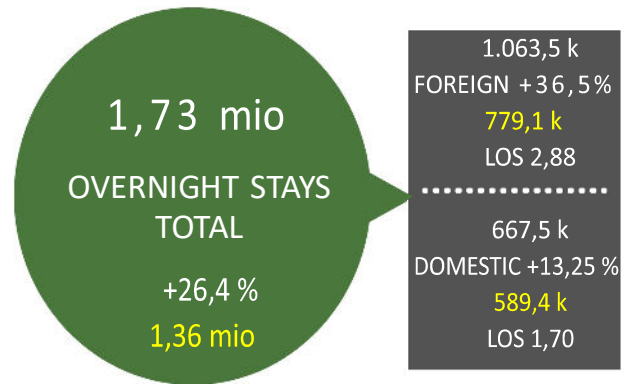

LANGHE MONFERRATO ROERO TOURISM IN 2025 v/s 2022

INTERNATIONAL ARRIVALS (GROWTH RATE)

INTERNATIONAL OVERNIGHTS (GROWTH RATE)