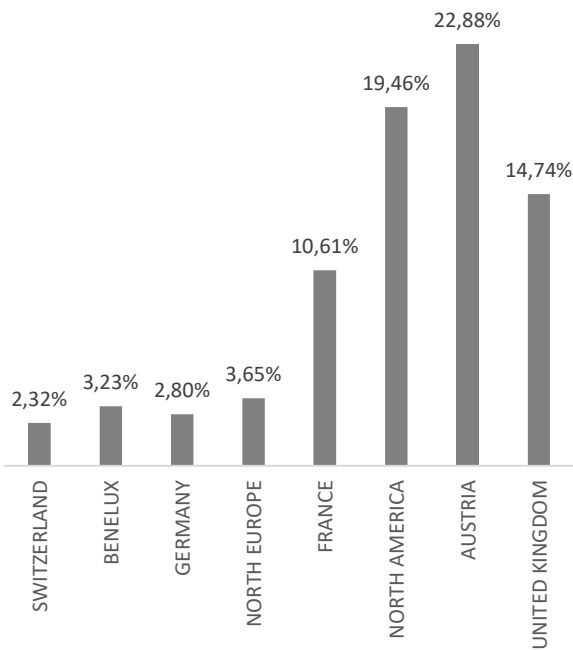

# LANGHE MONFERRATO ROERO TOURISM IN 2023 v/s 2022

**INTERNATIONAL ARRIVALS (GROWTH RATE)**

**INTERNATIONAL OVERNIGHTS (GROWTH RATE)**