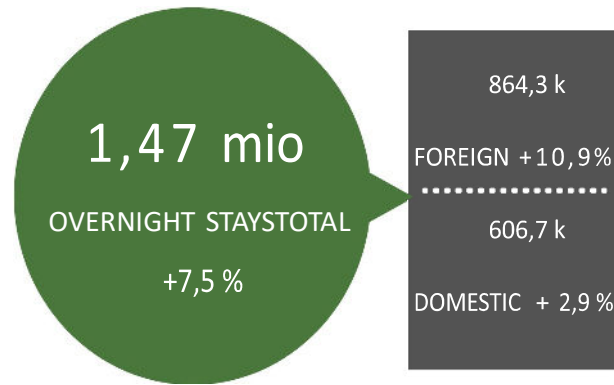

# LANGHE MONFERRATO ROERO TOURISM IN 2023 v/s 2022

**INTERNATIONAL ARRIVALS (GROWTH RATE)**

**INTERNATIONAL OVERNIGHTS (GROWTH RATE)**