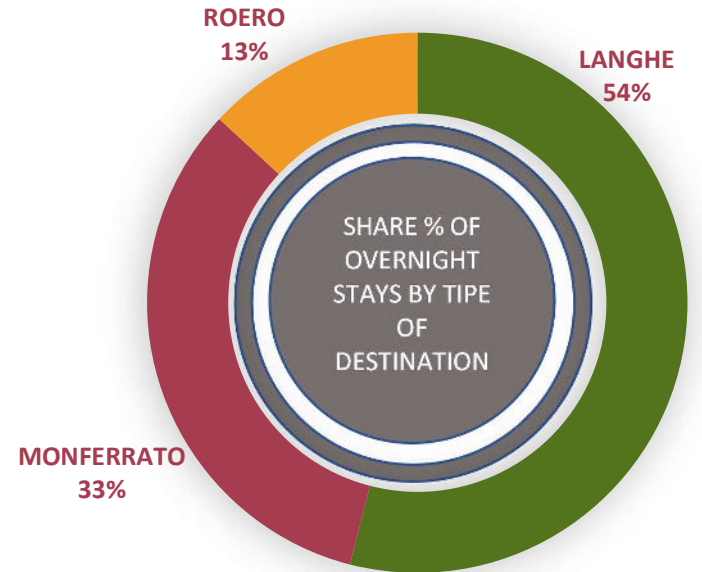

# LANGHE MONFERRATO ROERO TOURISM IN 2023 v/s 2022

**INTERNATIONAL ARRIVALS (GROWTH RATE)**

**INTERNATIONAL OVERNIGHTS (GROWTH RATE)**