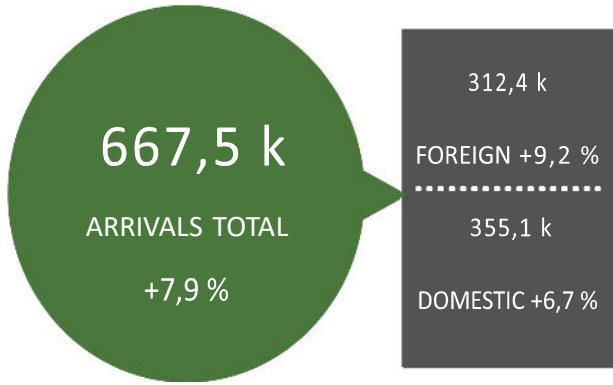

# LANGHE MONFERRATO ROERO TOURISM IN 2023 v/s 2022

**INTERNATIONAL ARRIVALS (GROWTH RATE)**

**INTERNATIONAL OVERNIGHTS (GROWTH RATE)**