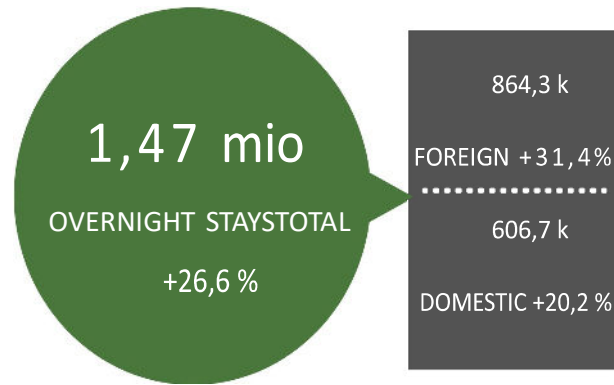

LANGHE MONFERRATO ROERO TOURISM IN 2023 v/s 2019

INTERNATIONAL ARRIVALS (GROWTH RATE)

INTERNATIONAL OVERNIGHTS (GROWTH RATE)