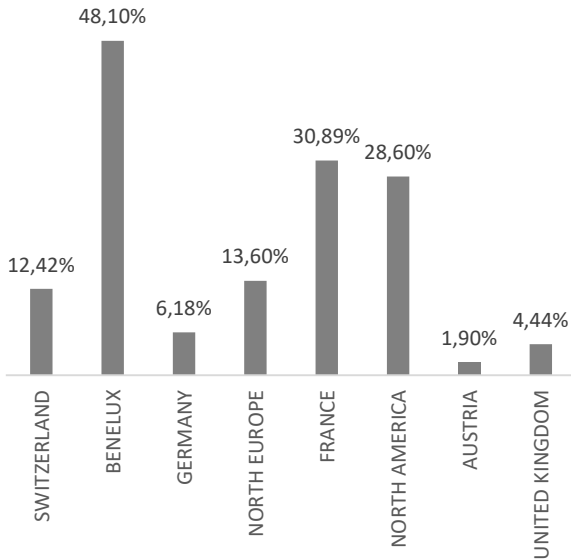

LANGHE MONFERRATO ROERO TOURISM IN 2023 v/s 2019

INTERNATIONAL ARRIVALS (GROWTH RATE)

INTERNATIONAL OVERNIGHTS (GROWTH RATE)