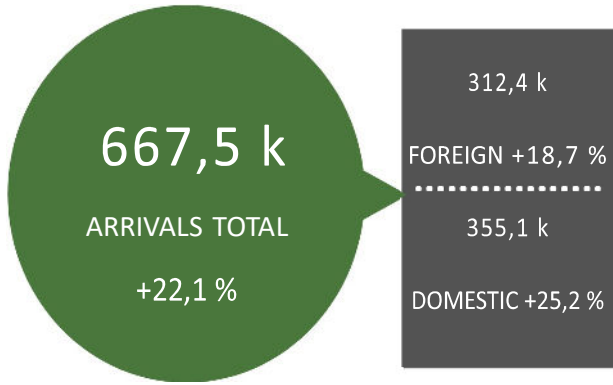

LANGHE MONFERRATO ROERO TOURISM IN 2023 v/s 2019

INTERNATIONAL ARRIVALS (GROWTH RATE)

INTERNATIONAL OVERNIGHTS (GROWTH RATE)