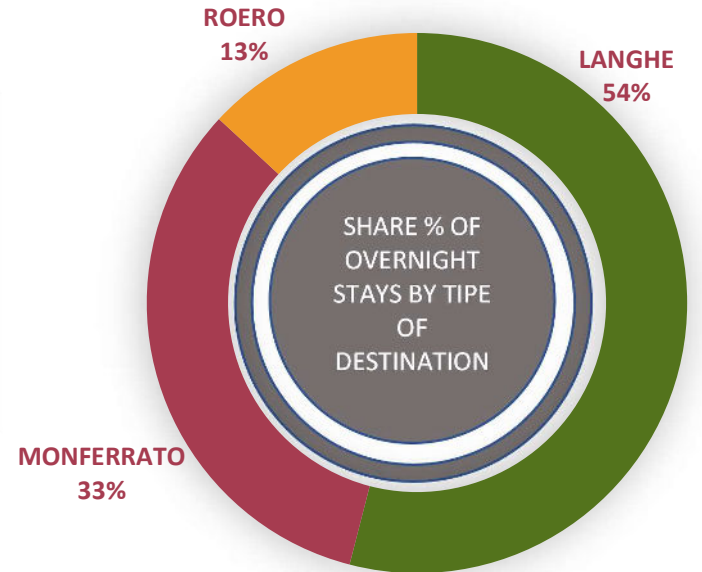

LANGHE MONFERRATO ROERO TOURISM IN 2023 v/s 2019

INTERNATIONAL ARRIVALS (GROWTH RATE)

INTERNATIONAL OVERNIGHTS (GROWTH RATE)